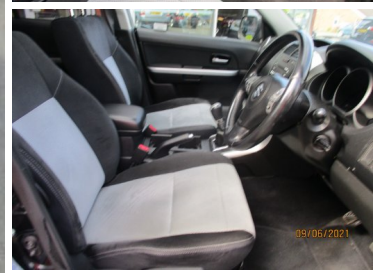

The Car Centre

Franchise Standards at Independent Prices

2008(58) Suzuki Grand Vitara X-EC 5-Door

£5,990

Engine: Diesel
Body: Estate
Gearbox: 5-Speed
Capacity: 1870cc
Colour: Black
Mileage: 67,000
CO²: 191g/km
MPG: 38.2mpg
Top Speed: 118mph
BHP: 127bhp
Insurance Grp: 23D

The Car Centre Hereford
 Worcester Rd
 Whitestone
 Hereford
 Herefordshire, HR1 3RX

CLIMATE CONTROL	KEYLESS GO
MULTI-FUNCTION STEERING WHEEL	ESP
ISOFIX	ABS
IMMOBILISER	MULTIPLE AIRBAGS
REMOTE CENTRAL LOCKING	PRIVACY GLASS
ELECTRIC WINDOWS	ELECTRIC MIRRORS
CENTRE ARMREST	RADIO/CD
COLOUR CODED BODY	SUNROOF
METALLIC PAINTWORK	ALLOY WHEELS
TOW PACK	ROOF RAILS
	SPARE WHEEL

WE PAY 750 MINIMUM PX AND ARE PLEASED TO SELL THIS TOP SPEC VITARA 4X4 , THIS CAR IS FITTED WITH ALLOYS, TOWPACK, RADIO CD, COLOUR CODED INTERIOR AND LOTS MORE. IT HAS BOTH A SUN ROOF AND AIR CONDITIONING ! THIS CAR HAS BEEN WELL CARED FOR AND HAS THE CAMBELT CHANGED RECENTLY. IT WILL BE SUPPLIED WITH A WORKSHOP INSPECTION AND 12 MONTHS A A COVER AND A WARRANTY. WE WELCOME PX AND OFFER HP SUBJECT TO STATUS A LOVELY LOOKING VITARA THAT WE HAVE SUPPLIED BEFORE.